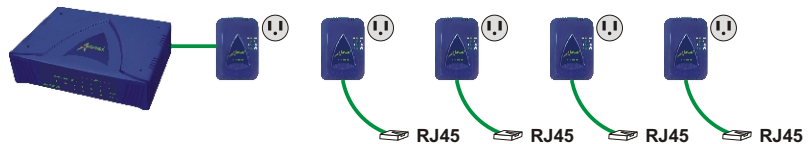

## **ELECTRIC CONNECT® Packages**

**Everything Needed to Build a Network Solution  
Using Only Existing Electrical Wiring**

**Complete System ready for Four (4) Network Devices  
Contains**

**One Aboundi AGR2000-100 four port Router  
One Aboundi APL1000-100 Power Line Bridge for use with Router  
Four Aboundi APL1000-100 Power Line Bridges for use with Network  
Ready Devices**

### **ORDERING INFORMATION:**

**Electric Connect Package with Router for 4 Devices**

**Aboundi AEC1000-004**

**Electric Connect Package with Router for 8 Devices**

**Aboundi AEC1000-008**

**Electric Connect Package with Router for 12 Devices**